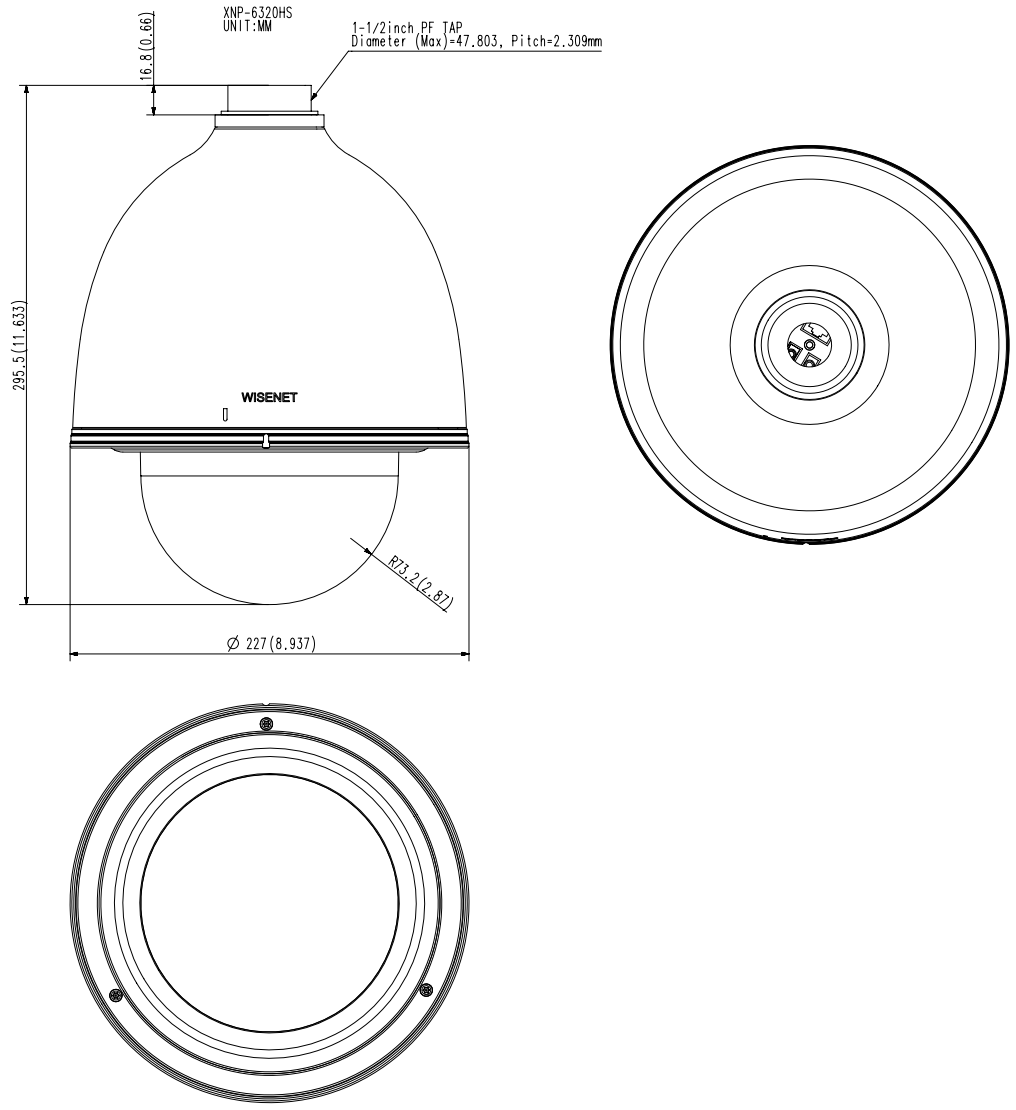

NO	PART NAME	CODE NO.	MATERIAL	Q'TY	REMARK
1	FINAL ASSEMBLY		REFER TO PART DWG	1	REMARK

A2
CHANGE

STANDARD TOLERANCE					
DIV	tol 1	tol 2	tol 3	tol 4	tol 5
0-16	±0.05	±0.1	±0.1	±0.2	±0.3
16-63	±0.05	±0.1	±0.2	±0.3	±0.4
63-250	±0.1	±0.2	±0.3	±0.4	±0.4
250-1000	±0.2	±0.3	±0.4	±0.5	±0.6

UNIT	mm	DESIGN	CHECK	APPROVAL	PART NAME	FINAL ASSEMBLY
SCALE	1/2	DK KIM		HW CHO	MODEL NAME	XNP-6320HS
		17.11.22		17.11.22	CODE NO.	
Hanwha Techwin